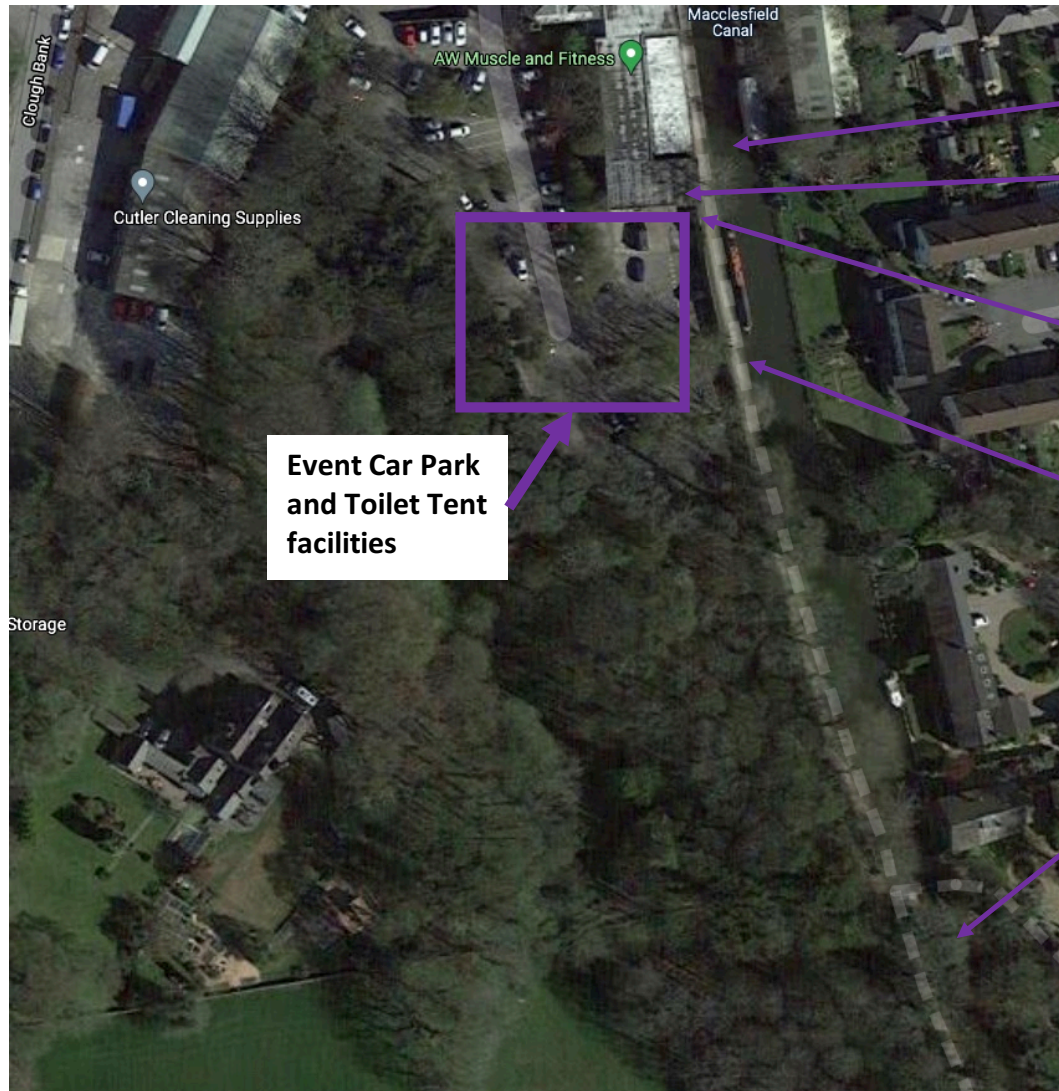

# MACCLESFIELD ADELPHI MILL HASLER Race Parking and Check-in Map with labels:

Location address and Post code:  
**Adelpi Mill,  
Grimshaw Lane,  
Bollington,  
Cheshire, SK10  
5JB**

Warm up area

Event Car park, Check in and Canal Access point

# MACCLESFIELD ADELPHI HASLER Race Check in, Canal Access and Start – Finish detail map:

Race Pre-start marshalling area

Check in Table

Canal Get  
On/Off  
Access Gate

Race Finish (at timekeeper and MADCC flag)

Race Start (Just after Bridge 28)

Event Car Park  
and Toilet Tent  
facilities