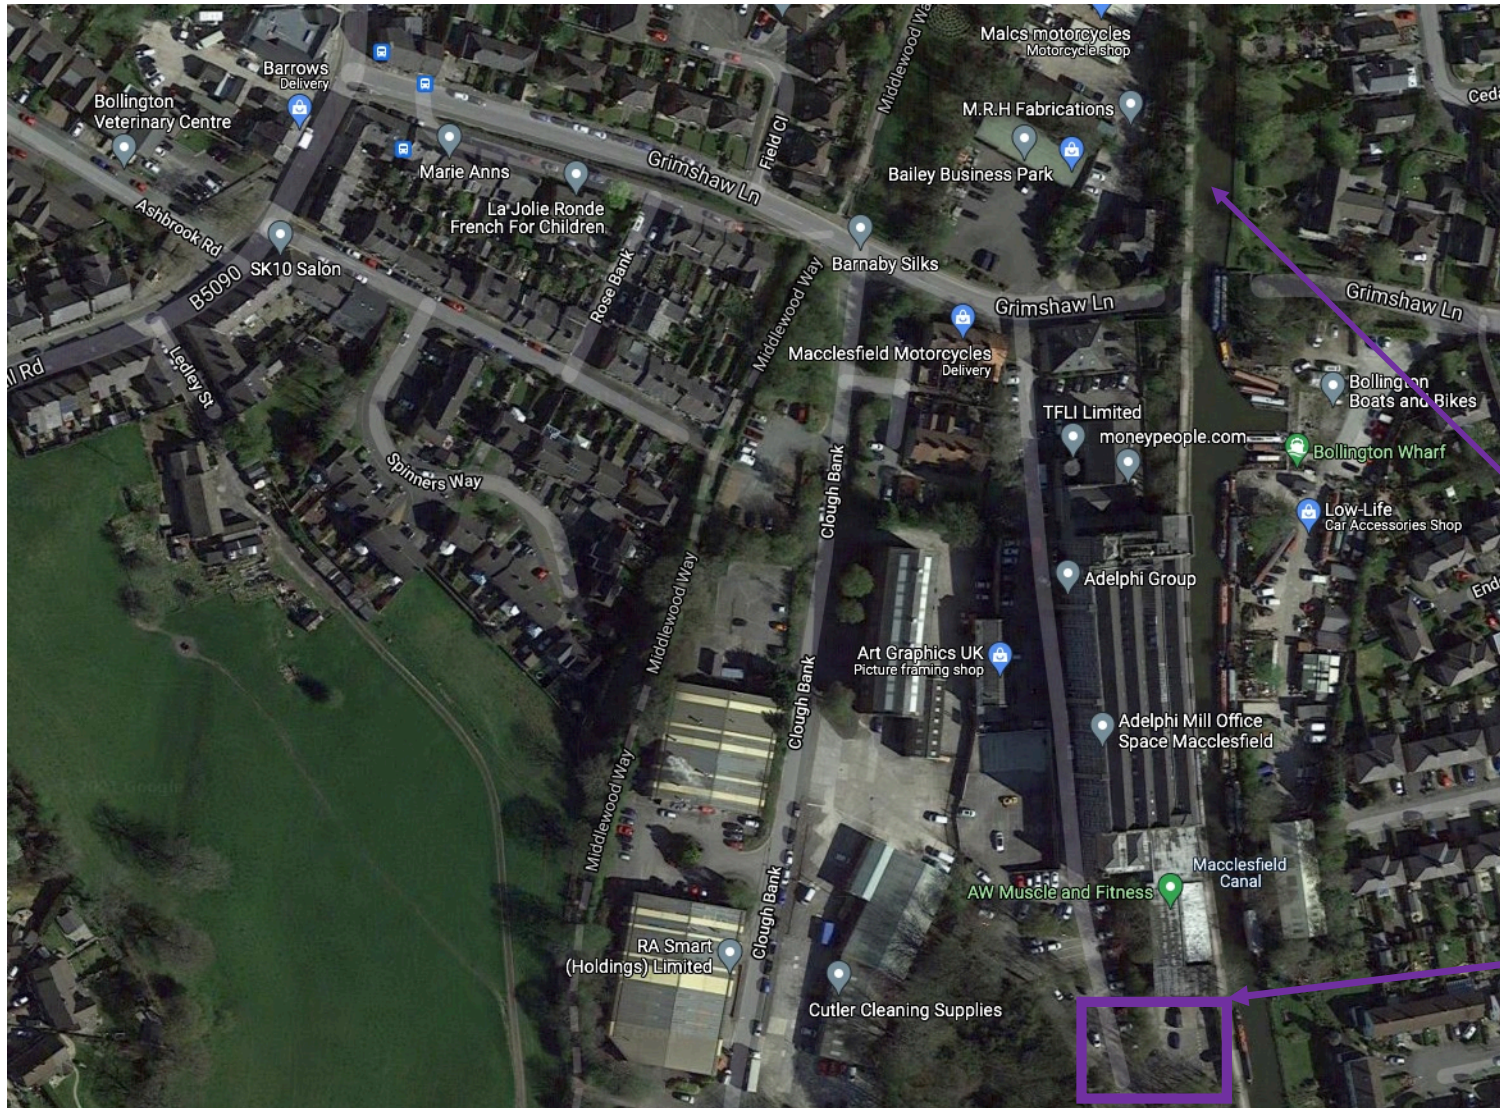

# MACCLESFIELD ADELPHI MILL HASLER Race Parking and Check-in Map with labels:

Location address and Post code:  
**Adelpi Mill,  
Grimshaw Lane,  
Bollington,  
Cheshire, SK10  
5JB**

Warm up area

Event Car park, Check in and Canal Access point

# MACCLESFIELD ADELPHI HASLER Race Check in, Canal Access and Start – Finish detail map:

Race Pre-start marshalling area

Check in Table

Canal Get  
On/Off  
Access Gate

Race Finish (at timekeeper and MADCC flag)

Race Start (Just after Bridge 28)

Event Car Park  
and Toilet Tent  
facilities